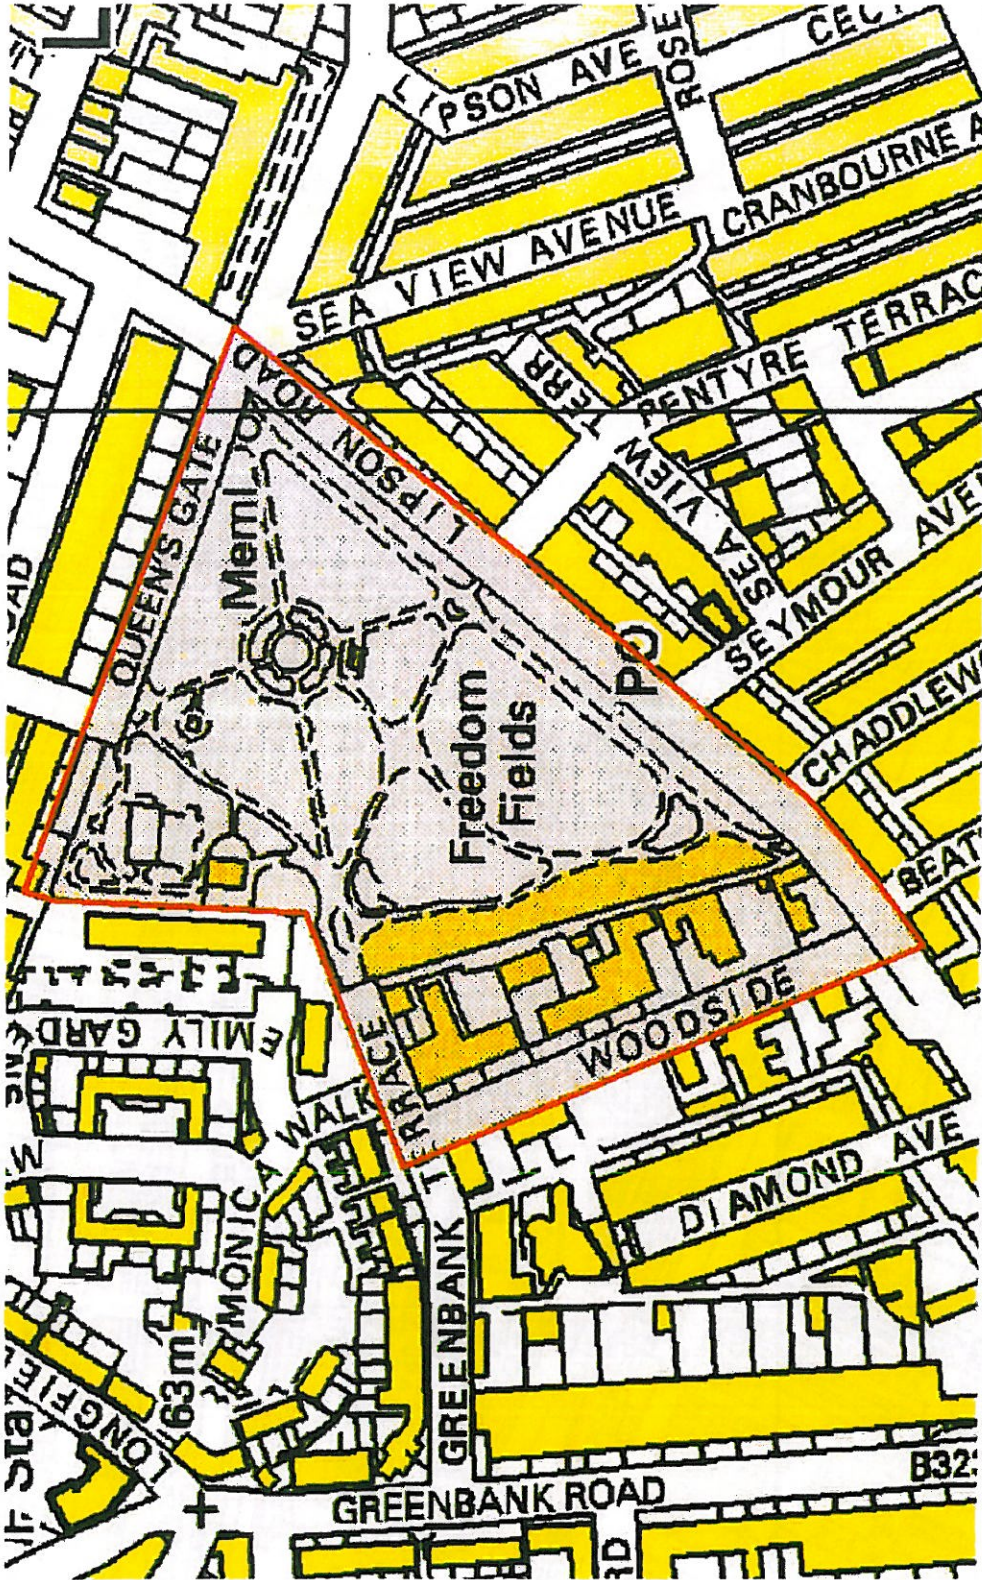

APPENDIX B

Reproduced from the Ordnance Survey mapping with the permission of the Controller of Her Majesty's Stationery Office Crown Copyright.
Unauthorised reproduction infringes Crown Copyright and may lead to prosecution or civil proceedings.
Devon and Cornwall Police Authority OS Ref No10002024 Map Ref: D:\Map Workspaces\Plymouth\FreedomFields\0714\W061280710
Created by the Force Mapping Unit - Contract X22898 (01392_452863)

DEVON & CORNWALL
CONSTABULARY

Reproduced from the Ordnance Survey mapping
with the permission of the Controller of Her
Majesty's Stationery Office. Crown Copyright
Unauthorized reproduction infringes crown
copyright and may lead to prosecution or civil
proceedings. Ordnance Survey Licence No.